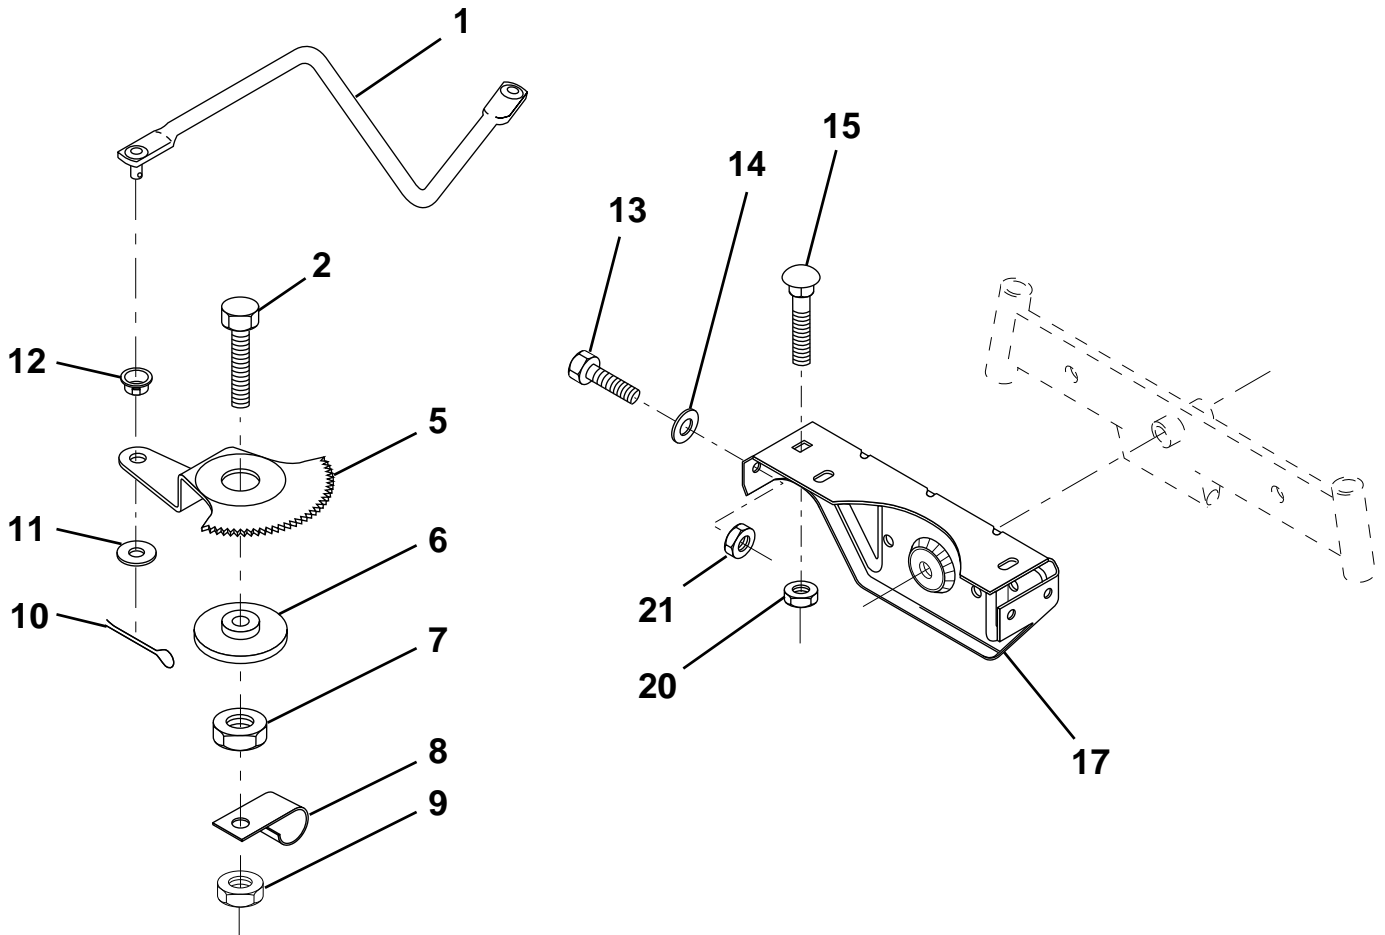

HARDWARE SHOWN LARGER FOR EASIER IDENTIFICATION

REPAIR PARTS

TRACTOR - - MODEL NO. LR120 (954001242B)

STEERING WHEEL

KEY NO.	PART NO.	DESCRIPTION
1	532124416	Insert, Wheel, Steering
2	532124701	Nut, Lock 3/8-24 UNF
3	819133808	Washer 12/32 x 2-3/8 x 8 Ga.
4	532124415	Wheel, Steering
5	532127396	Sleeve, Steering
6	817431008	Screw, Hex #10-16 x 1/2 TY-B
7	532102803	Bushing, Steering

KEY NO.	PART NO.	DESCRIPTION
8	532123651	Shaft, Steering
9	532124210	Clip, Steering
10	532123438	Bushing, Lower, Steering
11	812000045	Ring, Retaining
12	819211616	Washer 21/32 x 1 x 16 Ga.
13	532104820	Adaptor, Wheel, Steering

HARDWARE SHOWN LARGER FOR EASIER IDENTIFICATION

REPAIR PARTS

TRACTOR - - MODEL NO. LR120 (954001242B)

SECTOR GEAR / AXLE SUPPORT

KEY NO.	PART NO.	DESCRIPTION	KEY NO.	PART NO.	DESCRIPTION
1	532132566	Link, Drag	11	819131316	Washer, 13/32 x 13/16 x 16 Ga.
2	874780828	Bolt, Fin Hex 1/2-13 x 1-3/4	12	532126847	Bushing
5	532121926	Gear, Sector	13	874760512	Bolt, Hex Hd. 5/16-18 UNC x 3/4
6	532121927	Bushing	14	819111416	Washer 11/32 x 7/8 x 16 Ga.
7	873030800	Nut, Heavy Hex Top Lock 1/2-13 UNC	15	872110606	Bolt, Carriage 3/8-16 UNC x 3/4
8	532126472	Clip, Insulated	17	532137096	Support, Front Axle
9	873680800	Nut, Crownlock 3/8-16	20	873680600	Nut, Crownlock 3/8-16 UNC
10	876020412	Pin, Cotter 1/8 x 3/4	21	873680500	Nut, Crownlock 5/16-18