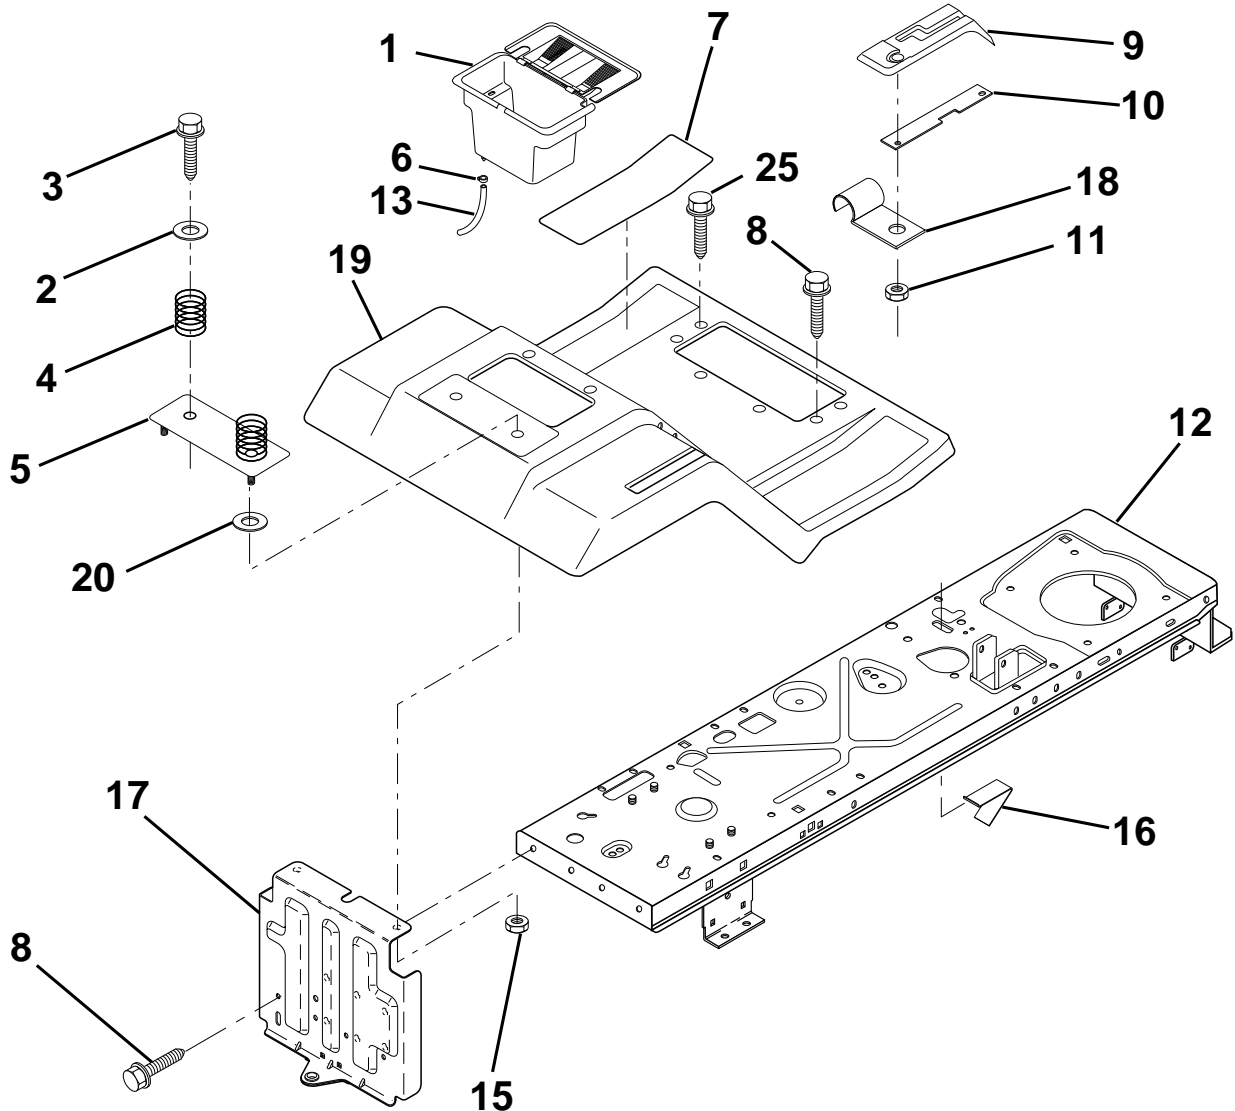

REPAIR PARTS

TRACTOR - - MODEL NO. LR120 (954001242B)

FENDER/CHASSIS

KEY NO.	PART NO.	DESCRIPTION	KEY NO.	PART NO.	DESCRIPTION
1	532144940	Case, Battery	11	532124346	Nut, Self-Threading, Wsher Hd 3/16
2	819132012	Washer 13/32 x 1-1/4 x 12 Ga.	12	532145190	Assembly, Frame
3	817490612	Screw, Hex Wsh. Thrdrol 3/8-16 x 3/4	13	532109238	Tube, Battery Drain
4	532124181	Spring, Compression, Seat	15	873640400	Nut, Keps 1/4-20 UNC
5	532125142	Plate, Asm. Battery	16	532141736	Switch Actuator
6	532109596	Clamp, Hose	17	532140782	Drawbar
7	532124144	Pad, Footrest	18	532126470	Clip, Insulated
8	817490512	Screw Thdrol 5/16-18 x 3/4	19	532141393	Fender/Footrest
9	532126994	Console, Shift Control	20	819091413	Washer 9/32 x 7/8 x 13 Ga.
10	532139783	Bar, Shift Lock	25	817190516	Scr-Hx Wsh Thd Rol 5/16-18 x 1

HARDWARE SHOWN LARGER FOR EASIER IDENTIFICATION