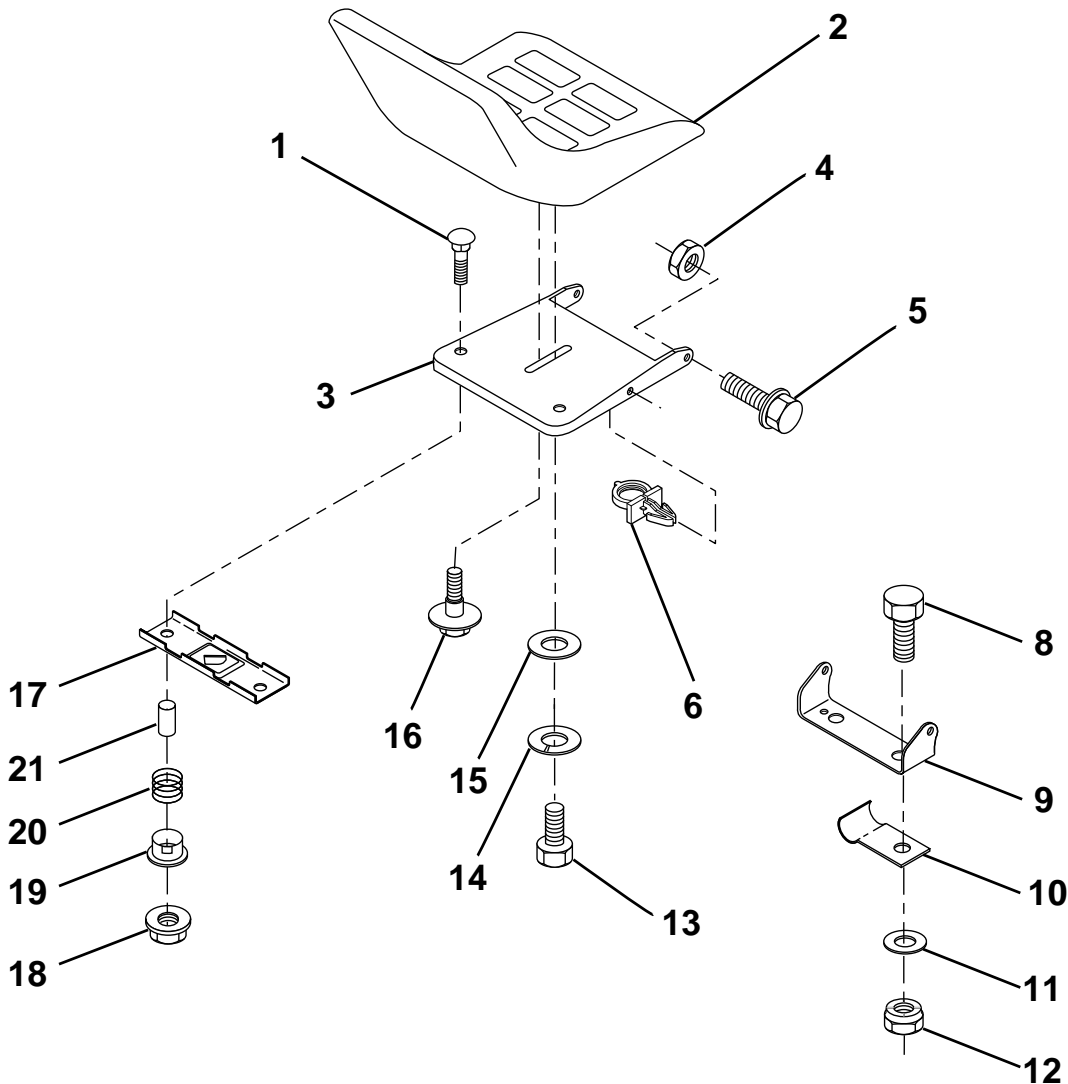

REPAIR PARTS

TRACTOR - - MODEL NO. LR120 (954001242B)

SEAT

KEY NO.	PART NO.	DESCRIPTION	KEY NO.	PART NO.	DESCRIPTION
1	872050411	Bolt, Carriage 1/4-20 x 1-3/8	12	873800600	Nut, Crownlock 3/8-16 UNC
2	532130875	Seat	13	874780814	Bolt Hex 1/2-13 x 7/8
3	532140552	Pan, Seat	14	810040800	Washer Lock Hvy. Hlicl Spring 1/2
4	873800500	Nut, Crownlock 5/16-18	15	819171912	Washer, 17/32 x 1-3/16 x 12 Ga.
5	532139888	Bolt, Shoulder 5/16-18 UNC	16	532127018	Bolt, Shoulder
6	532145006	Clip, Push-In Hinged	17	532121246	Bracket, Switch, Mounting
8	874760616	Bolt, Fin Hex 3/8-16 UNC x 3/4	18	532123976	Nut, Hex Large Flange Lock
9	532140551	Bracket, Pivot Seat	19	532121248	Bushing, Snap
10	532126471	Clip, Insulated	20	532121250	Spring, Compression
11	819133210	Washer 12/32 x 2 x 10 Ga.	21	532134300	Spacer, Split 28 Id. x .88 Lg.

HARDWARE SHOWN LARGER FOR EASIER IDENTIFICATION