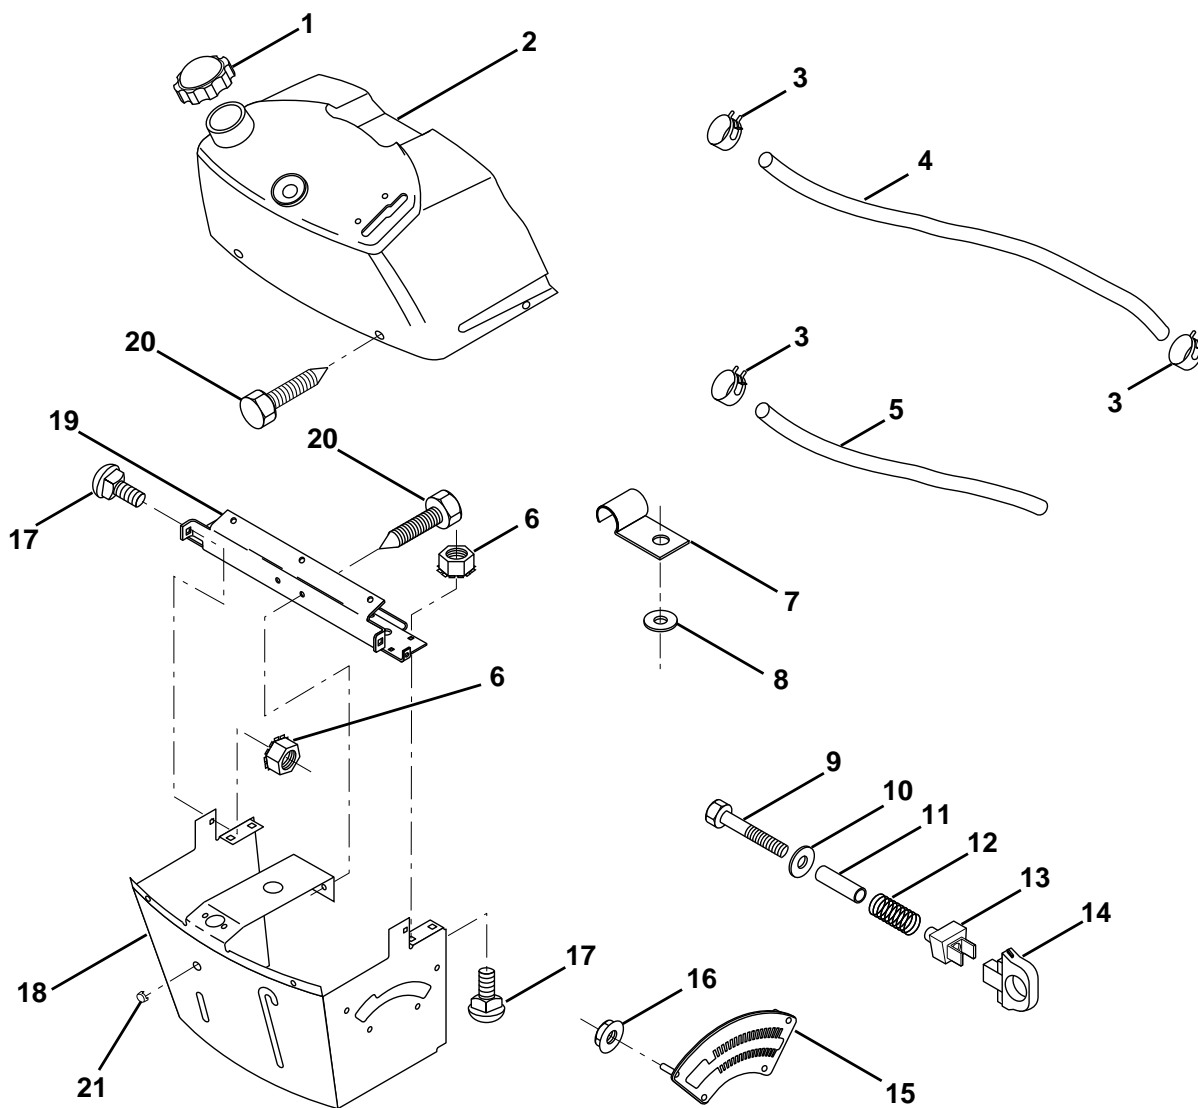

REPAIR PARTS

TRACTOR - - MODEL NO. LR120 (954001242B)

ELECTRICAL

REPAIR PARTS

TRACTOR - - MODEL NO. LR120 (954001242B)

ELECTRICAL

KEY NO.	PART NO.	DESCRIPTION
1	873640400	Nut, Hex Keps 1/4-20
2	532108423	Assembly, Cable
3	532144924	Battery
5	532108236	Bracket, Switch
6	532109553	Switch, Interlock (4-terminal)
8	817021008	Screw, Hex Hd. Tap #10-24 x 1/2
9	532140402	Key, Steel Delta
10	532141226	Cover, Key Ignition
11	532140400	Nut, Ignition
12	532144921	Switch, Ignition
15	532121305	Switch, Plunger
17	532108824	Fuse
18	532128353	Assembly, Cable
19	532146064	Harness, Ignition
20	873350400	Nut, Hex Jam 1/4-20
21	810090400	Washer, Lock 1/4
22	871110408	Bolt, Fin. Hex 1/4-20 UNC x 1/2 Gr. 5
24	532131563	Cover, Terminal
25	532145673	Solenoid
26	874760412	Bolt, Hex Hd. 1/4-20 UNC x 3/4
27	819091016	Washer 9/32 x 5/8 x 16
28	810040400	Washer, Lock 1/4
30	873220400	Nut, Fin. Hex 1/4-20 UNC
31	532004152	Bulb Light
32	532142881	Harness Headlight
33	532110712	Switch Light
36	811150400	Washer Lock Inter. Tooth 1/4
39	532141735	Bracket Switch Clutch
55	817490508	Screw Thdrol 5/16-18 x 1/2
70	532140413	Harness Engine

HARDWARE SHOWN LARGER FOR EASIER IDENTIFICATION

REPAIR PARTS

TRACTOR - - MODEL NO. LR120 (954001242B)

DASH

KEY NO.	PART NO.	DESCRIPTION	KEY NO.	PART NO.	DESCRIPTION
1	532142187	Cap, Fuel	12	532003720	Spring
2	532138395	Assembly, Dash & Fuel Tank	13	532126450	Clip, Height Adjustment
3	532123487	Clamp, Hose	14	532126115	Knob, Height Stop
4	532008544	Line, Fuel	15	532122023	Adjustment, Quadrant Height
5	532008548	Line, Fuel	16	532124346	Nut, Self-Threading 3/16-18
6	873640400	Nut, Hex, Keps 1/4-20	17	872110404	Bolt, Carriage 1/4-20 x 1/2 Gr. 5
7	532124996	Clip, Fuel Line	18	532130745	Support Assembly, Dash
8	819091216	Washer 9/32 x 3/4 x 16 Ga.	19	532134744	Brace, Cross
9	874760428	Bolt, Hex, Fin 1/4-20 x 1-3/4	20	817060408	Screw, Self-Tapping 1/4-20 x 1/2
10	819091413	Washer 11/32 x 11/16 x 16 Ga.	21	532134014	Plug Dome Black
11	532121249	Spacer, Split			