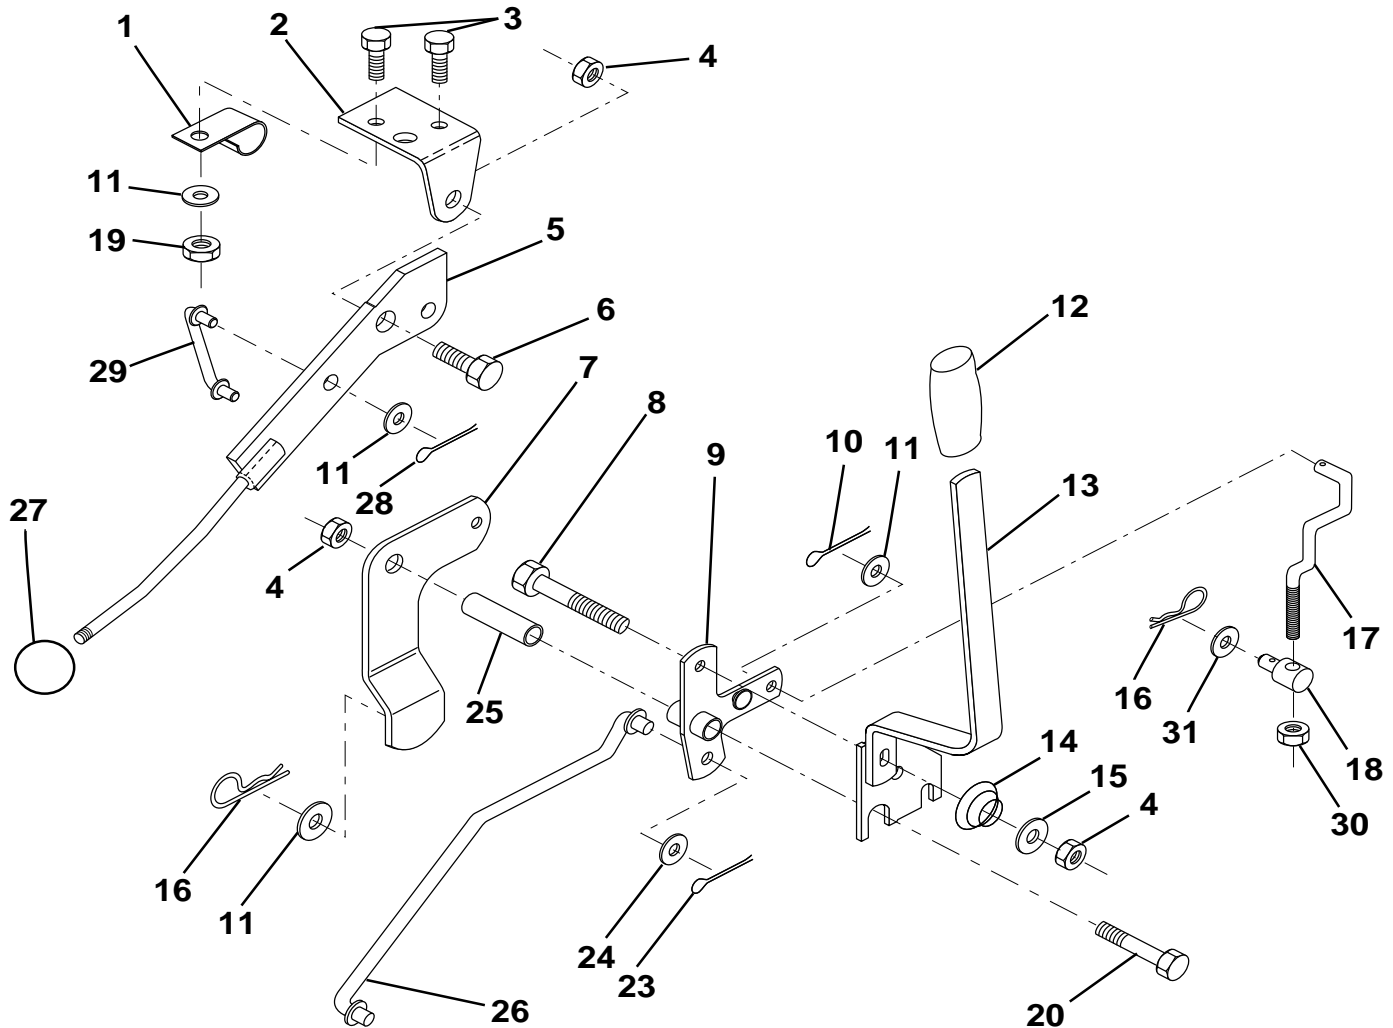

REPAIR PARTS

TRACTOR - - MODEL NO. LR120 (954001242B)

MOWER LIFT LEVER

KEY NO.	PART NO.	DESCRIPTION	KEY NO.	PART NO.	DESCRIPTION
1	532126470	Clip, Insulated	15	819131212	Washer 13/32 x 3/4 x 12 Ga.
2	532122018	Bracket, Mower Clutch	16	532124961	Retainer, Spring
3	871110408	Bolt, Fin. Hex 1/4-20 UNC x 1/2	17	532127359	Link, Front Lift
4	873680600	Nut, Crownlock 3/8-16 UNC	18	532142028	Trunnion, Adj. 94
5	532145187	Assembly, Clutch Lever	19	873680400	Nut, Crownlock 1/4-20
6	532106451	Bolt, Shoulder	20	874760644	Bolt, Fin. Hex 3/8-16 UNC x 2-3/4
7	532135371	Assembly, Mower Clutch Arm	23	876020416	Pin, Cotter 1/8 x 1
8	874760636	Bolt, Hex 3/8-16 UNC x 2-1/4	24	819171612	Washer 17/32 x 1 x 16 Ga.
9	532121930	Bellcrank, Asm. Lift	25	532121933	Tube, Spacer
10	876020412	Pin, Cotter 1/8 x 3/4	26	532141470	Rod, Mower Lift
11	819131316	Washer 13/32 x 13/16 x 16 Ga.	27	532106932	Knob
12	532131861	Grip, Handle	28	876020312	Pin, Cotter 3/32 x 3/4
13	532139352	Assembly, Lift Handle	29	532131655	Link, Mower Clutch
14	532123496	Spring, Compression	30	873350600	Nut Hex Jam 3/8-16 Unc
			31	819132012	Washer 13/32 x 1-1/4 x 12

HARDWARE SHOWN LARGER FOR EASIER IDENTIFICATION