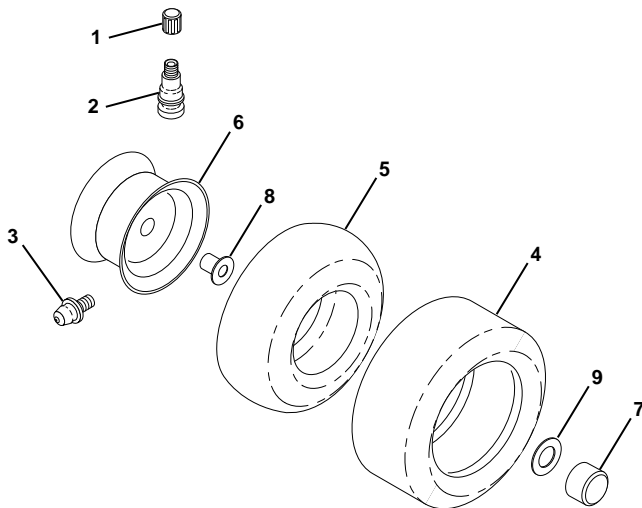

WHEELS & TIRES

KEY NO.	PART NO.	DESCRIPTION
1	532059192	Cap, Valve
2	532065139	Stem, Valve
3	532124957	Fitting, Grease (Front Wheels Only)
4	532123410	Tire, Front
4	532123411	Tire, Rear
5	532059904	Tube, Front (Optional Service Items Only)
5	532008134	Tube, Rear (Optional Service Items Only)
6	532140298	Rim, Front
6	532140453	Rim, Rear
7	532104757	Cap Axle
8	532124959	Bearing Flange
9	532121748	Washer 25/32 x 1-5/8 x 16 Ga.
--	532144334	Sealant, Tire (10 oz. Tube)

HARDWARE SHOWN LARGER FOR EASIER IDENTIFICATION

REPAIR PARTS

TRACTOR - - MODEL NO. LR120 (954001242B)

DASH

KEY NO.	PART NO.	DESCRIPTION	KEY NO.	PART NO.	DESCRIPTION
1	532142187	Cap, Fuel	12	532003720	Spring
2	532138395	Assembly, Dash & Fuel Tank	13	532126450	Clip, Height Adjustment
3	532123487	Clamp, Hose	14	532126115	Knob, Height Stop
4	532008544	Line, Fuel	15	532122023	Adjustment, Quadrant Height
5	532008548	Line, Fuel	16	532124346	Nut, Self-Threading 3/16-18
6	873640400	Nut, Hex, Keps 1/4-20	17	872110404	Bolt, Carriage 1/4-20 x 1/2 Gr. 5
7	532124996	Clip, Fuel Line	18	532130745	Support Assembly, Dash
8	819091216	Washer 9/32 x 3/4 x 16 Ga.	19	532134744	Brace, Cross
9	874760428	Bolt, Hex, Fin 1/4-20 x 1-3/4	20	817060408	Screw, Self-Tapping 1/4-20 x 1/2
10	819091413	Washer 11/32 x 11/16 x 16 Ga.	21	532134014	Plug Dome Black
11	532121249	Spacer, Split			

* Use in combinations to maintain proper clearances

** Order Key No. 15

NOTE: All component dimensions given in U.S. inches
1 inch = 25.4 mm