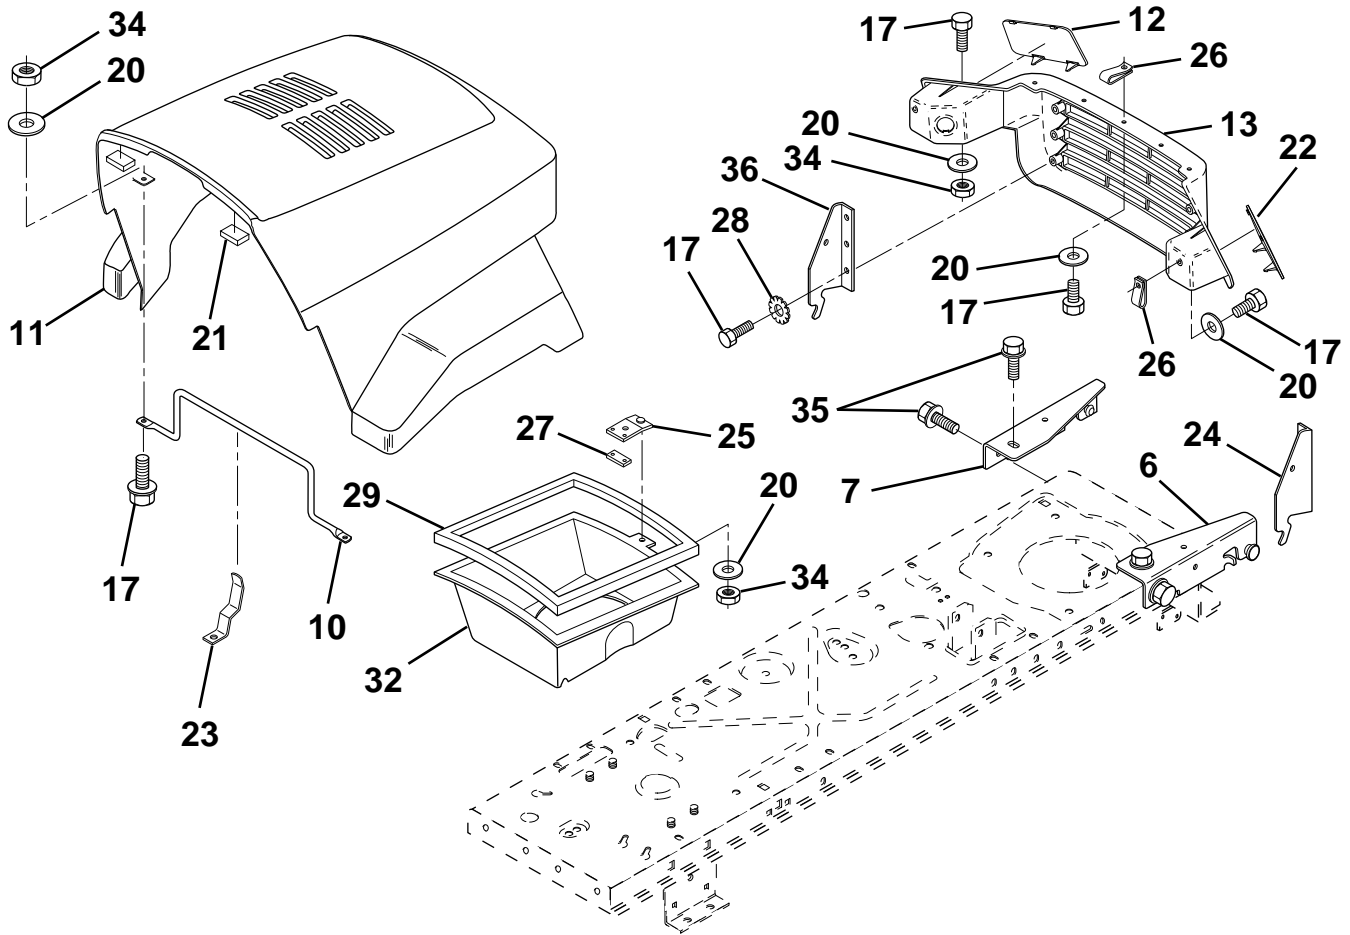

REPAIR PARTS

TRACTOR - - MODEL NO. LR120 (954001242B)

HOOD

KEY NO.	PART NO.	DESCRIPTION	KEY NO.	PART NO.	DESCRIPTION
6	532140051	Bracket Asm. Pivot Hood RH	24	532142873	Bracket Pivot Hood RH
7	532140050	Bracket Asm. Pivot Hood LH	25	532131037	Clip Asm. Duct Air
10	532130850	Brace Hood	26	532052921	Clip Tinnerman
11	532140142	Hood	27	532131028	Clip Tinnerman
12	532130986	Lens LH	28	811050400	Washer Lock Ext. Tooth
13	532130984	Grille	29	532120537	Strip Foam
17	874780410	Bolt Fin Hex 1/4-20 x 5/8	32	532123840	Duct Air Hood
20	819091016	Washer, Flat 1/4	34	873680400	Nut Crownlock 1/4-20 Unc
21	532126938	Bumper Hood	35	817490512	Screw Thdrol 5/16-28 x 3/4
22	532130985	Lens RH	36	532128445	Bracket Pivot Hood LH
23	532139969	Latch Hood			

HARDWARE SHOWN LARGER FOR EASIER IDENTIFICATION