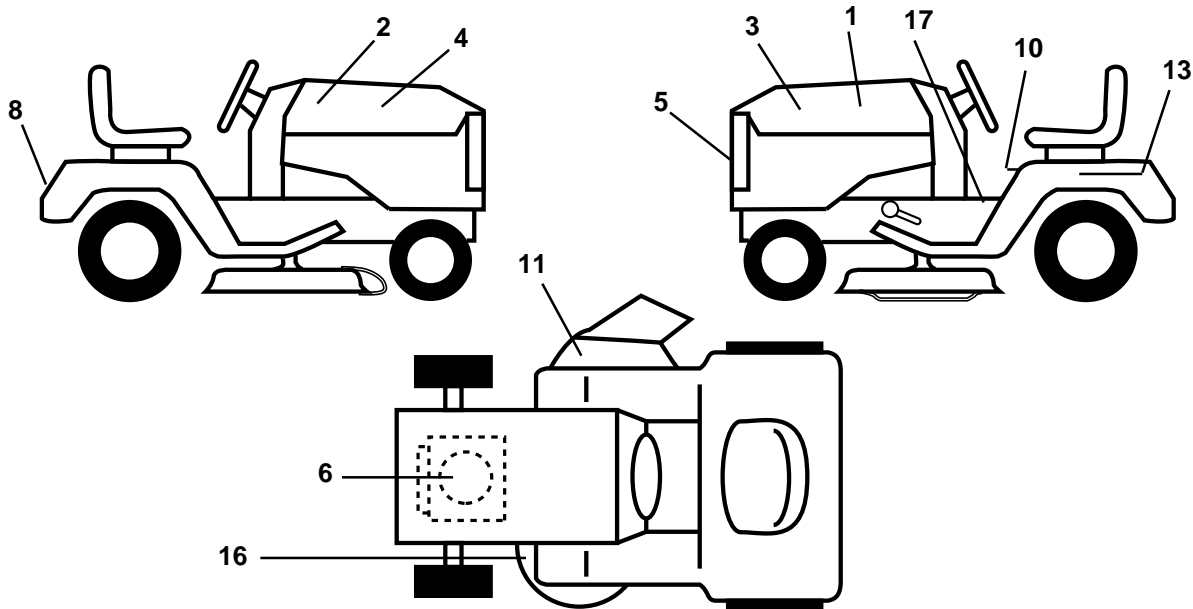

REPAIR PARTS

TRACTOR - - MODEL NO. LR120 (954001242B)

DECALS

KEY NO.	PART NO.	DESCRIPTION	KEY NO.	PART NO.	DESCRIPTION
1	532140206	Decal, Hood, L. H., Husqv.	13	532145005	Decal, Caution, Battery
2	532140205	Decal, Hood, R. H., Husqv.	16	532136830	Decal, V-Belt Sch.
3	532144098	Decal, Hood, L. H., LR120	17	532138269	Decal, Inst. Oper.
4	532144097	Decal, Hood, R. H., LR120	--	532138311	Decal, Handle Lift (Lift Handle)
5	532140213	Decal, Logo, Grill	--	532149034	Manual, Owner's (English)
6	532120601	Decal, Engine	--	532149035	Manual, Owner's (French)
8	532131582	Decal, Logo, Fender	Available accessories not included with your tractor:		
10	532133795	Decal Caution Fender	--	MK360	Mulch Kit
11	532137259	Decal, Warning, Cut Finger, (Multi-Lang)	--	C36	Grass Catcher