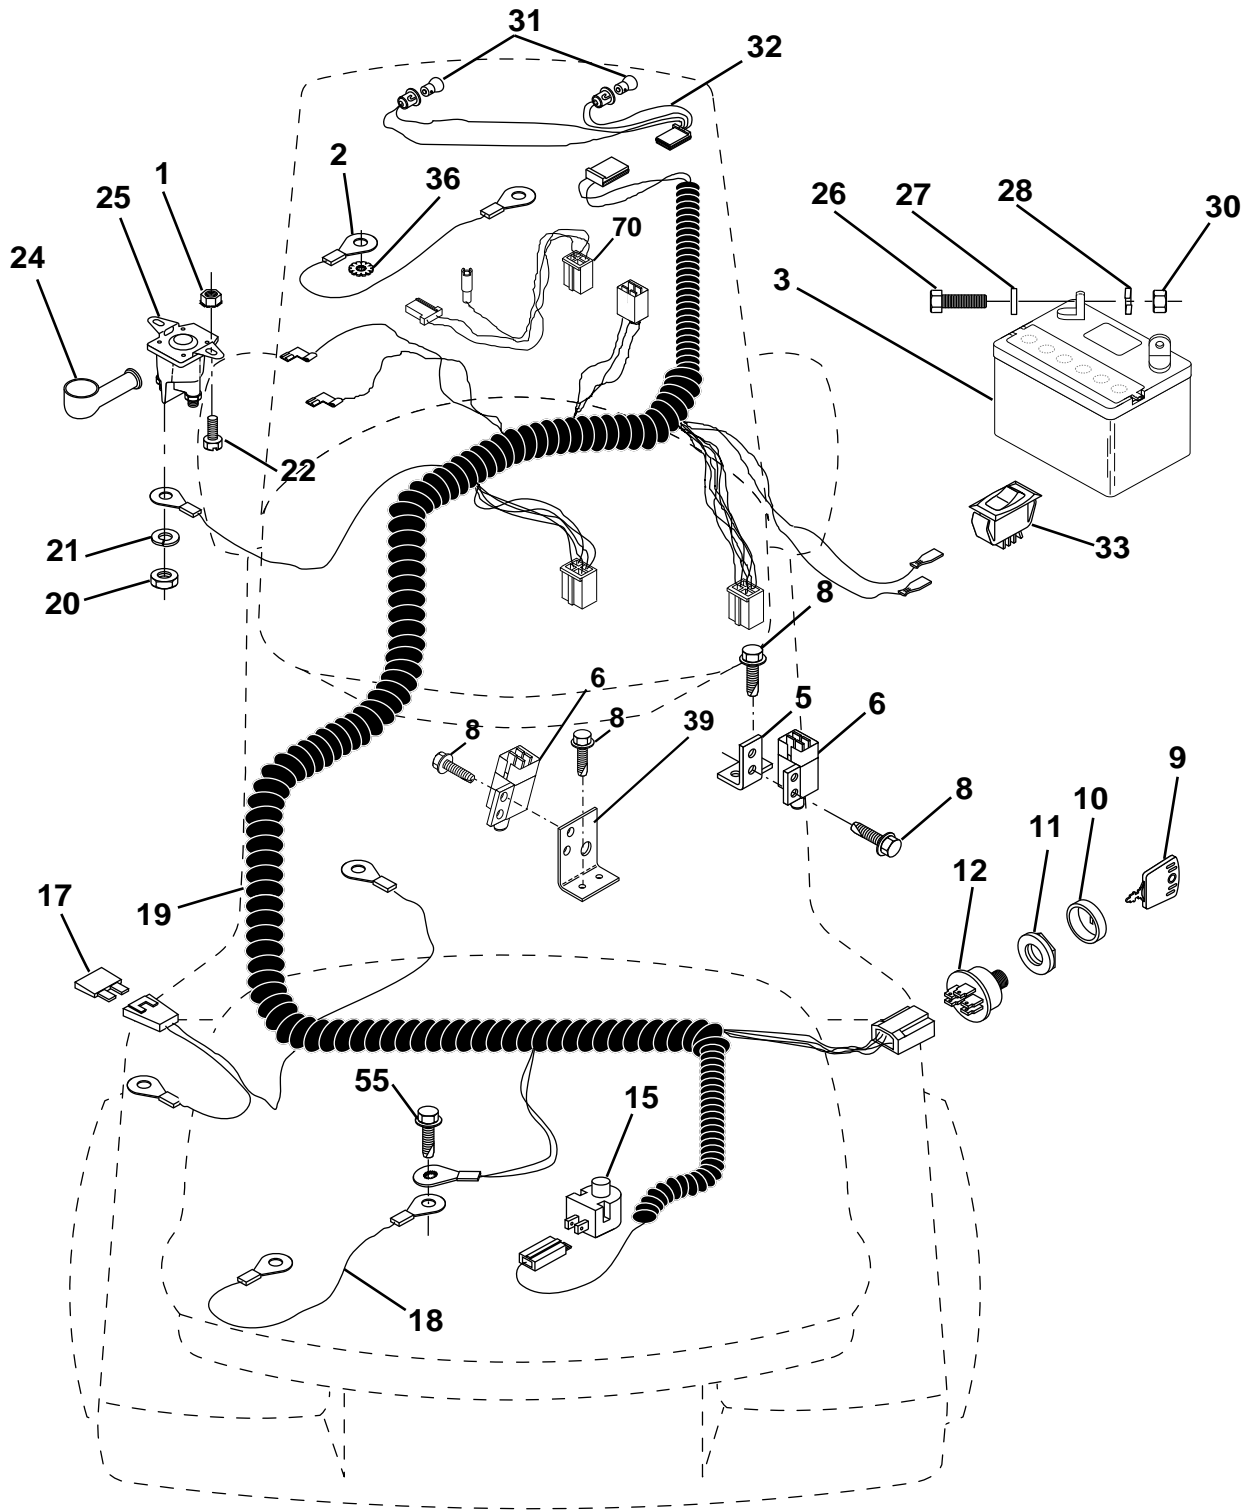

REPAIR PARTS

TRACTOR - - MODEL NO. LR120 (954001242B)

ELECTRICAL

REPAIR PARTS

TRACTOR - - MODEL NO. LR120 (954001242B)

ELECTRICAL

KEY NO.	PART NO.	DESCRIPTION
1	873640400	Nut, Hex Keps 1/4-20
2	532108423	Assembly, Cable
3	532144924	Battery
5	532108236	Bracket, Switch
6	532109553	Switch, Interlock (4-terminal)
8	817021008	Screw, Hex Hd. Tap #10-24 x 1/2
9	532140402	Key, Steel Delta
10	532141226	Cover, Key Ignition
11	532140400	Nut, Ignition
12	532144921	Switch, Ignition
15	532121305	Switch, Plunger
17	532108824	Fuse
18	532128353	Assembly, Cable
19	532146064	Harness, Ignition
20	873350400	Nut, Hex Jam 1/4-20
21	810090400	Washer, Lock 1/4
22	871110408	Bolt, Fin. Hex 1/4-20 UNC x 1/2 Gr. 5
24	532131563	Cover, Terminal
25	532145673	Solenoid
26	874760412	Bolt, Hex Hd. 1/4-20 UNC x 3/4
27	819091016	Washer 9/32 x 5/8 x 16
28	810040400	Washer, Lock 1/4
30	873220400	Nut, Fin. Hex 1/4-20 UNC
31	532004152	Bulb Light
32	532142881	Harness Headlight
33	532110712	Switch Light
36	811150400	Washer Lock Inter. Tooth 1/4
39	532141735	Bracket Switch Clutch
55	817490508	Screw Thdrol 5/16-18 x 1/2
70	532140413	Harness Engine

HARDWARE SHOWN LARGER FOR EASIER IDENTIFICATION