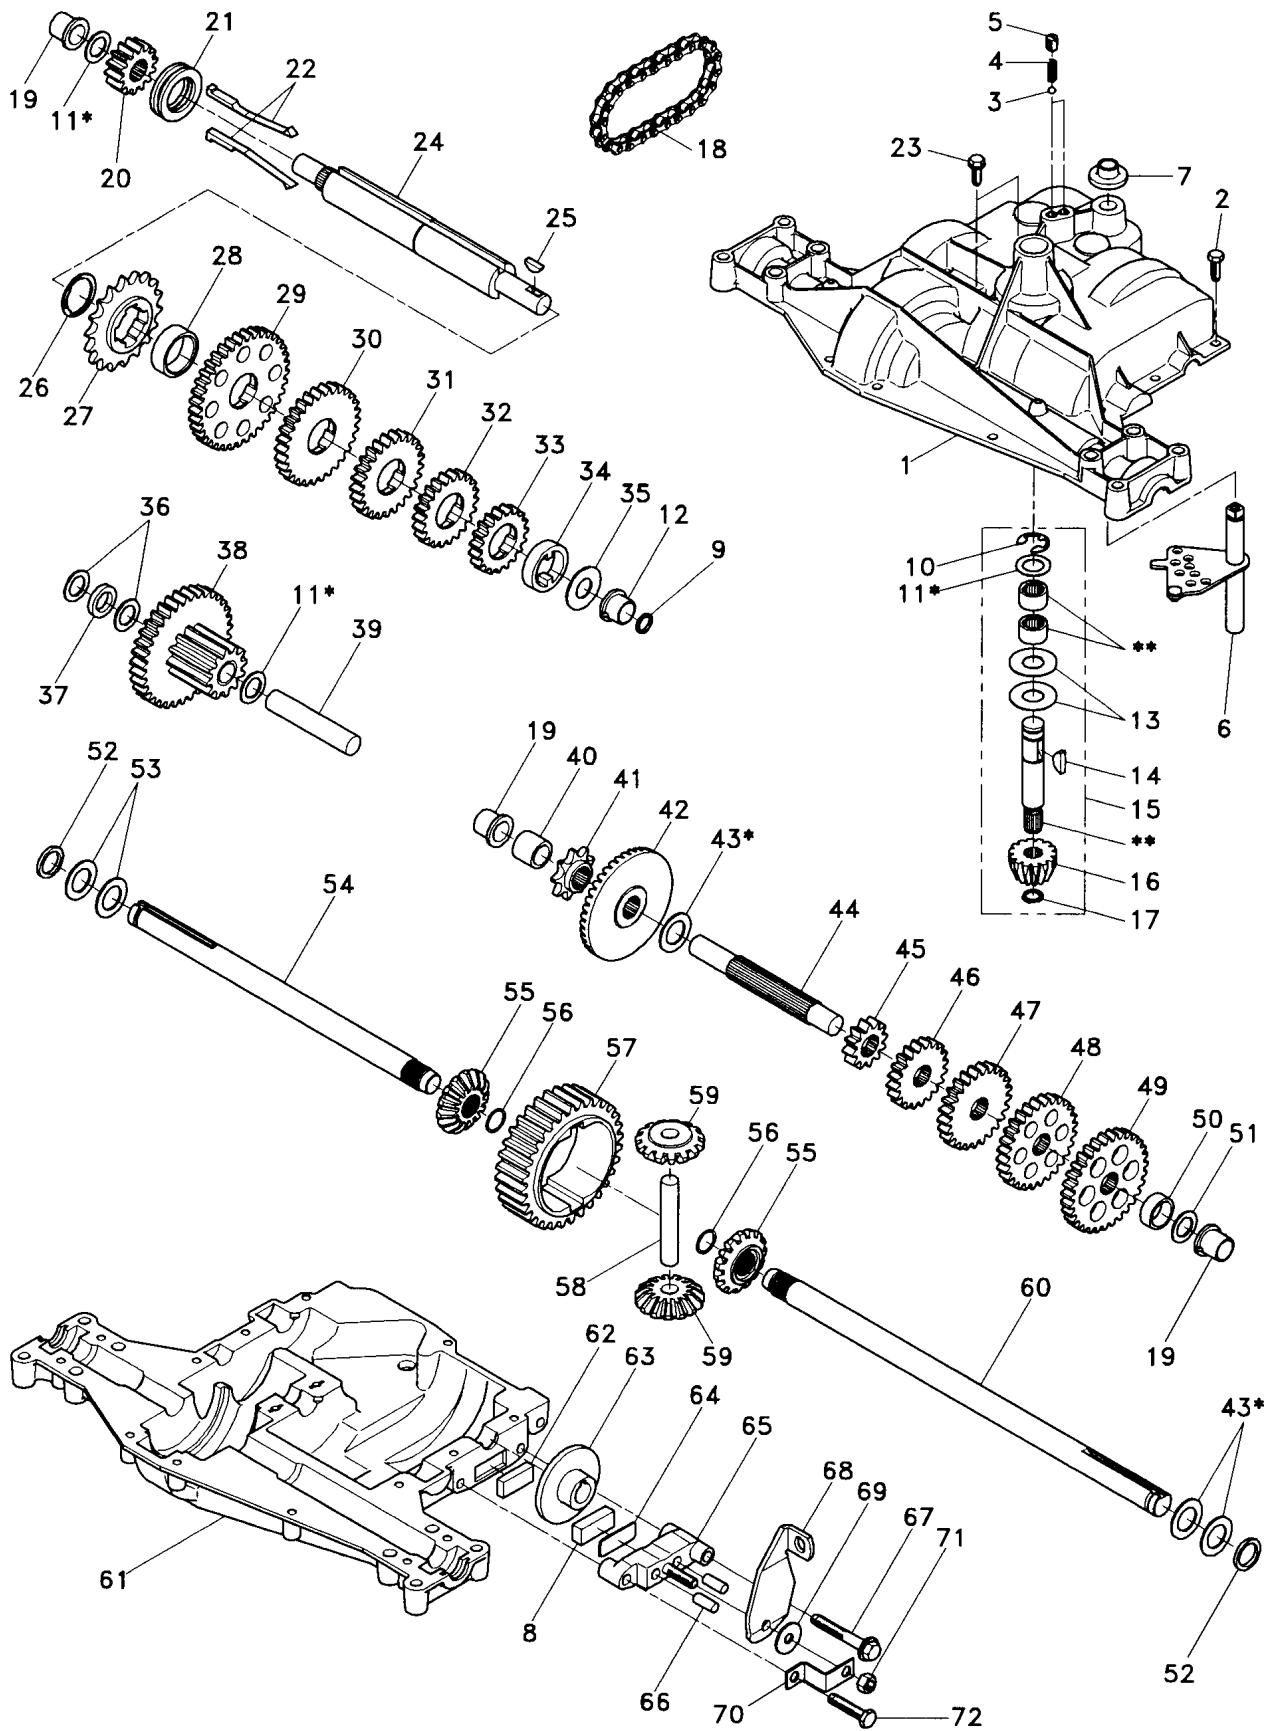

REPAIR PARTS

TRACTOR - - MODEL NO. LR120 (954001242B)

MOWER DECK

KEY NO.	PART NO.	DESCRIPTION	KEY NO.	PART NO.	DESCRIPTION
1	532140064	Spring, Mower Clutch	31	817490508	Screw, Hex Wsh. Thdrol. 5/16-18 x 1/2
2	532122052	Spacer, Retainer	32	532122051	Arm, Support Idler Mower
3	873680600	Nut, Crownlock 3/8-16	33	532131560	Deflector
4	532130840	Brake Asm.	36	532121980	Rod, Hinge
5	532131251	Guide, Belt Idler	37	532123713	Spring, Torsion Deflector
6	532121316	Pulley, Flat Idler	38	532105304	Cap, Sleeve
7	872110616	Bolt, Carr. 3/8-16 x 1-3/4 Gr. 5	39	819111016	Washer 11/32 x 5/8 x 16 Ga.
8	819131410	Washer 13/21 x 7/8 x 10 Ga.	40	532110452	Pushnut
9	532127744	Arm Asm., Idler Mower	41	532131264	V-Belt
10	872140610	Bolt, Carriage 3/8-16 x 1-1/4	42	819171616	Washer 11/32 x 5/8 16 Ga.
11	532130841	Rod, Brake	43	532124660	Retainer, Spring
12	532127356	Bracket, Lift R. H. Rear	44	532140608	Keeper, L. H.
13	872140506	Bolt, Carriage 5/16-18 x 3/4	45	532110485	Bearing
14	873680500	Nut, Crownlock 5/16-18	46	532128774	Housing Mandrel Vented
15	532127357	Bracket, Lift L. H. Rear	47	532129895	Bearing
16	532140093	Keeper, R. H.	48	532137645	Shaft, Mandrel (Includes Key # 47)
17	532128508	Link, Asm. Mower Stabilizer	49	532133943	Washer, Hardened
18	532128511	Pin, Drive	50	532140102	Mulcher Plate
19	532127380	Bracket, Asm. Front	51	532133841	Acorn Nut 5/16-18
20	532140101	Blade Mulching	52	532130758	Latch Hook
21	532140296	Washer, Hard	53	532125004	Nut, Weld
22	810030600	Washer, Lock 3/8	54	819061216	Washer #10
23	532850857	Bolt 3/8-24 x 1-1/4 Gr. 8	55	810071000	Washer, Lock#10
24	532140329	Stripper	56	871161010	Screw
25	532138776	Screw Thdrol Hex Hd	57	874930516	Bolt, Hex 5/16-18 x 1
26	532129963	Washer .150 Thk.	58	532063124	Locknut 5/16-18
27	532129983	Deck Assembly	--	532130794	Mandrel Asm. (Includes Key No.'s 22-23, 26, 29 and 45-48)
28	532129207	Pulley, Mandrel	--	532140979	Deck, Mower Complete (Std. Deck - Order separately mulcher plate components key nos. 50-58)
29	532137266	Nut, Flangelock 9/16			
30	532136631	Bracket, Asm. Deflector			

HARDWARE SHOWN LARGER FOR EASIER IDENTIFICATION

REPAIR PARTS

TRACTOR - - MODEL NO. LR120 (954001242B)

DANA TRANSAXLE - - MODEL NO. 4360-78